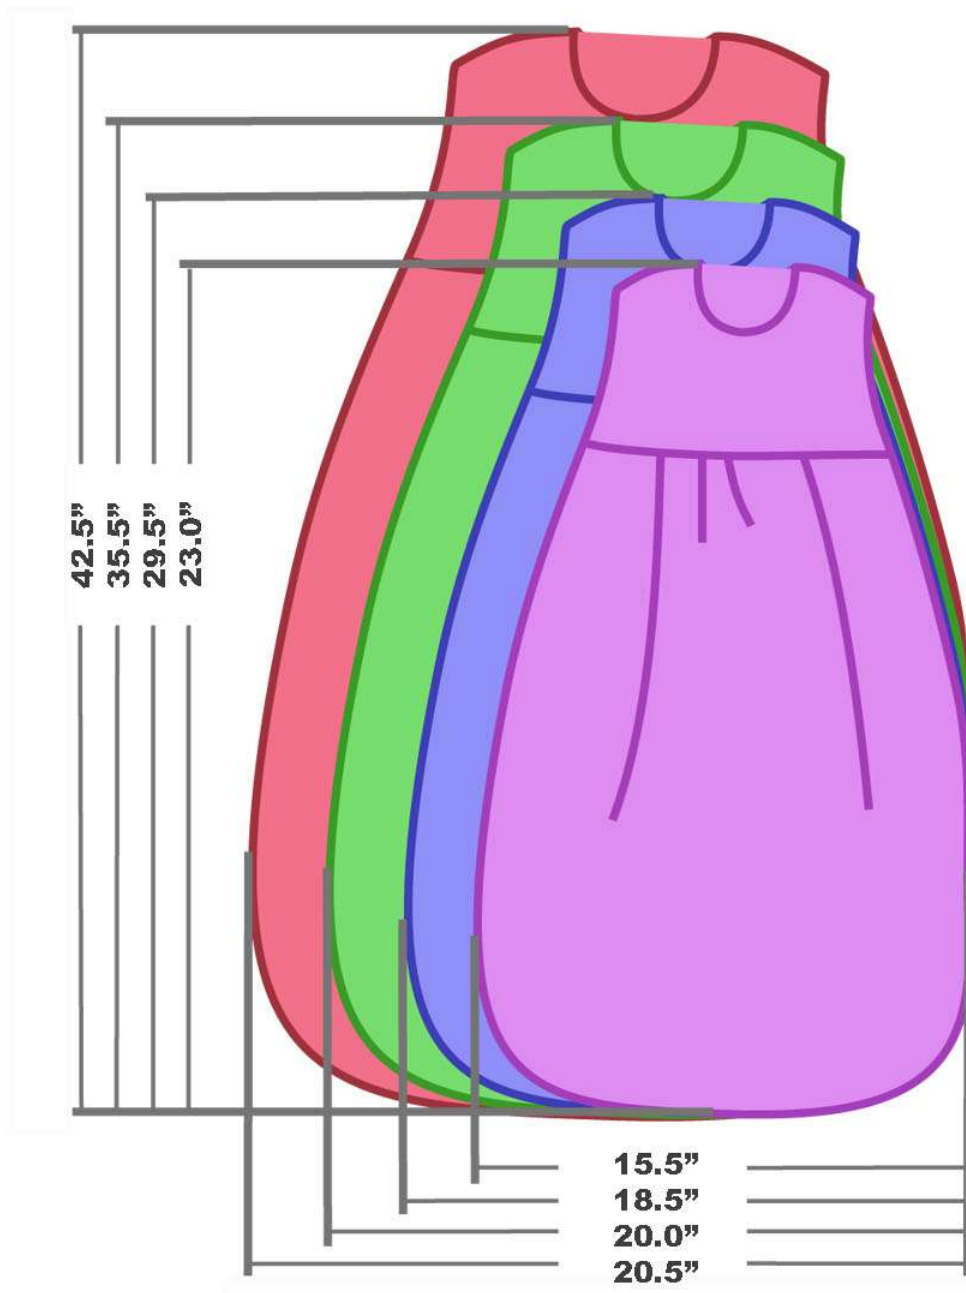

grobag® Baby Sleeping Bag Sizes

Age*

Newborn 0-2 Months Height: 23" width 15.5"

Young Baby 0-6 Months 29.5" 18.5"

Old Baby 6-18 Months 35.5" 20"

Toddler 18-36 Months 42.5" 20.5"

*Please note that the age groups are suggested by grobag®. The measurements are provided by Little Baby Shoes for your reference. E.g. The Toddler size grobag® is quite big, in our opinion. We think it can fit an average sized child older than 3 years old.